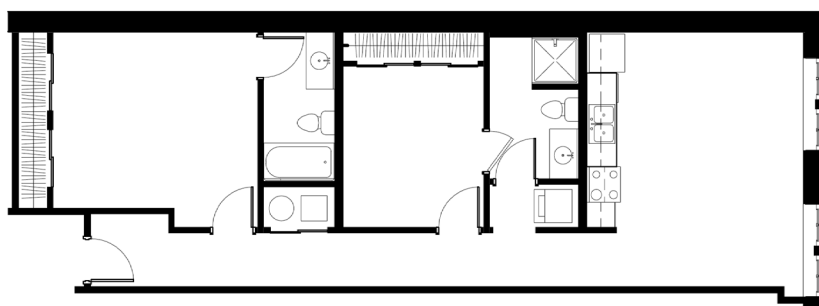

LEVEL

ON LOCUST

2 c

2 Bedroom
2 Bathroom
1,084 Square Feet

917 Locust Street
St. Louis, MO 63101

LEVELONLOCUST.COM

please note that rental rates, availability, deposits and specials are subject to change without notice and are based on availability. lease terms vary and minimum lease terms and occupancy guidelines may apply. contact leasing office for details.