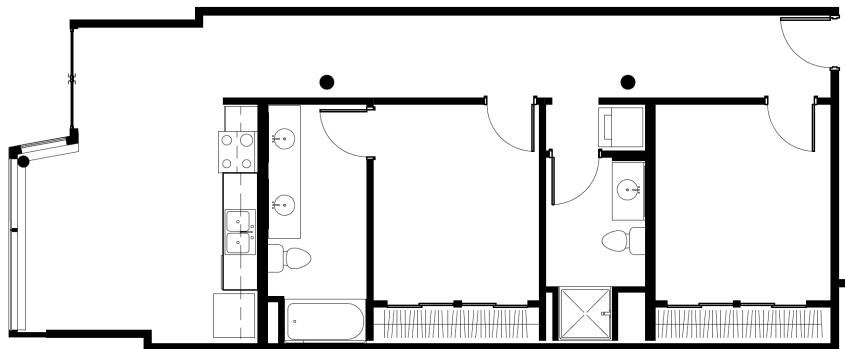

# LEVEL

ON LOCUST

## 2 a

2 Bedroom  
2 Bathroom  
1,020 Square Feet

917 Locust Street  
St. Louis, MO 63101

[LEVELONLOCUST.COM](http://LEVELONLOCUST.COM)

please note that rental rates, availability, deposits and specials are subject to change without notice and are based on availability. lease terms vary and minimum lease terms and occupancy guidelines may apply. contact leasing office for details.